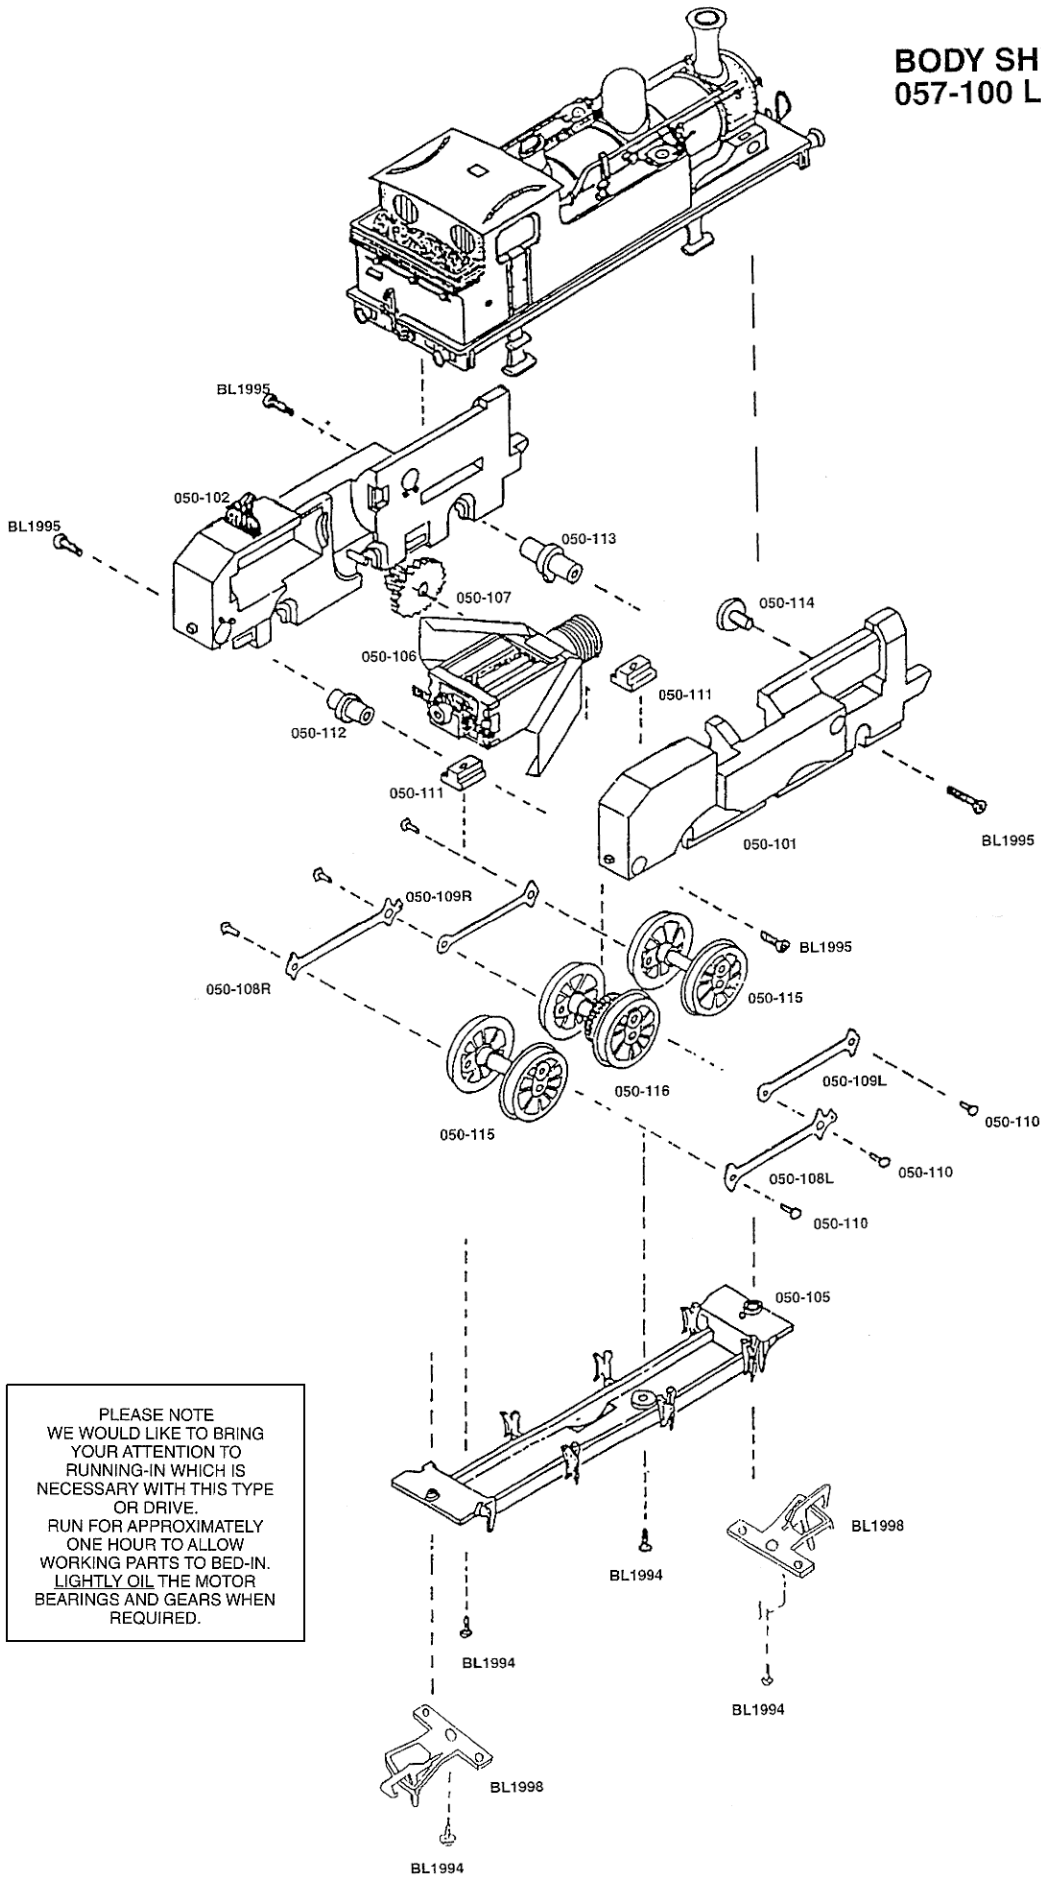

J72 LOCOMOTIVE

BODY SHELL CODE:-
057-100 LNER/8693

PLEASE NOTE
WE WOULD LIKE TO BRING
YOUR ATTENTION TO
RUNNING-IN WHICH IS
NECESSARY WITH THIS TYPE
OR DRIVE.
RUN FOR APPROXIMATELY
ONE HOUR TO ALLOW
WORKING PARTS TO BED-IN.
LIGHTLY OIL THE MOTOR
BEARINGS AND GEARS WHEN
REQUIRED.