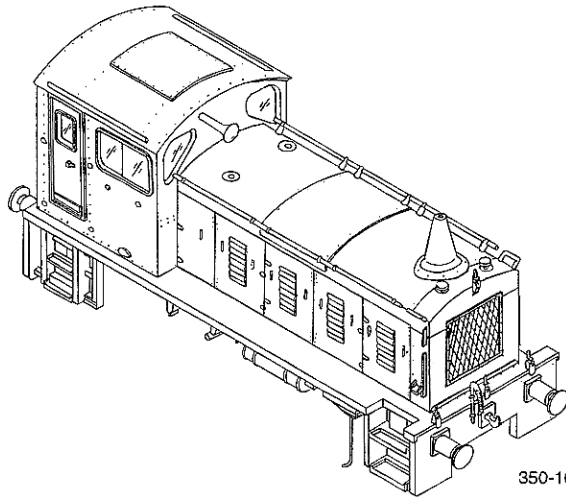

04 DIESEL SHUNTER

BODYSHELL CODE:-
 335-100: BR BLACK / 11226
 336-100: BR BLUE / D2334
 337-100: BR GREEN / D2280

350-116 (WHITE)
 350-117 (BLACK)

QTY : 2

PLEASE NOTE
 WE WOULD LIKE TO BRING
 YOUR ATTENTION TO
 RUNNING-IN WHICH IS
 NECESSARY WITH THIS TYPE
 OR DRIVE.
 RUN FOR APPROXIMATELY
 ONE HOUR TO ALLOW
 WORKING PARTS TO BED-IN.
 LIGHTLY OIL THE MOTOR
 BEARINGS AND GEARS WHEN
 REQUIRED.

COMPLETE WHEEL SET:-
 350-114 (RED RODS)
 350-115 (YELLOW RODS)