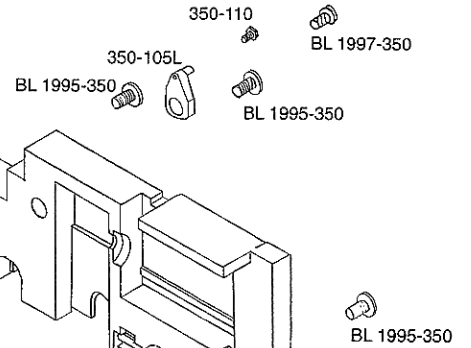

04 DIESEL SHUNTER

BODYSHELL CODE:-
 335-100: BR BLACK / 11226
 336-100: BR BLUE / D2334
 337-100: BR GREEN / D2280

350-116 (WHITE)
 350-117 (BLACK)

QTY : 2

PLEASE NOTE
 WE WOULD LIKE TO BRING
 YOUR ATTENTION TO
 RUNNING-IN WHICH IS
 NECESSARY WITH THIS TYPE
 OR DRIVE.
 RUN FOR APPROXIMATELY
 ONE HOUR TO ALLOW
 WORKING PARTS TO BED-IN.
 LIGHTLY OIL THE MOTOR
 BEARINGS AND GEARS WHEN
 REQUIRED.

COMPLETE WHEEL SET:-
 350-114 (RED RODS)
 350-115 (YELLOW RODS)