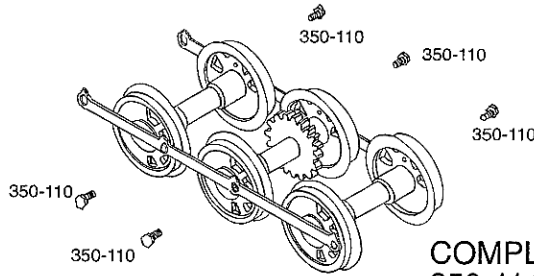

04 DIESEL SHUNTER

BODYSHELL CODE:-
 335-100: BR BLACK / 11226
 336-100: BR BLUE / D2334
 337-100: BR GREEN / D2280

350-116 (WHITE)
 350-117 (BLACK)

QTY : 2

PLEASE NOTE
 WE WOULD LIKE TO BRING
 YOUR ATTENTION TO
 RUNNING-IN WHICH IS
 NECESSARY WITH THIS TYPE
 OR DRIVE.
 RUN FOR APPROXIMATELY
 ONE HOUR TO ALLOW
 WORKING PARTS TO BED-IN.
 LIGHTLY OIL THE MOTOR
 BEARINGS AND GEARS WHEN
 REQUIRED.

COMPLETE WHEEL SET:-
 350-114 (RED RODS)
 350-115 (YELLOW RODS)