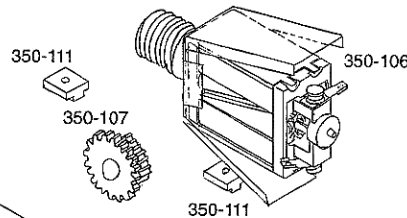

04 DIESEL SHUNTER

BODYSHELL CODE:-
 335-100: BR BLACK / 11226
 336-100: BR BLUE / D2334
 337-100: BR GREEN / D2280

350-116 (WHITE)
 350-117 (BLACK)

QTY : 2

PLEASE NOTE
 WE WOULD LIKE TO BRING
 YOUR ATTENTION TO
 RUNNING-IN WHICH IS
 NECESSARY WITH THIS TYPE
 OR DRIVE.
 RUN FOR APPROXIMATELY
 ONE HOUR TO ALLOW
 WORKING PARTS TO BED-IN.
 LIGHTLY OIL THE MOTOR
 BEARINGS AND GEARS WHEN
 REQUIRED.

COMPLETE WHEEL SET:-
 350-114 (RED RODS)
 350-115 (YELLOW RODS)